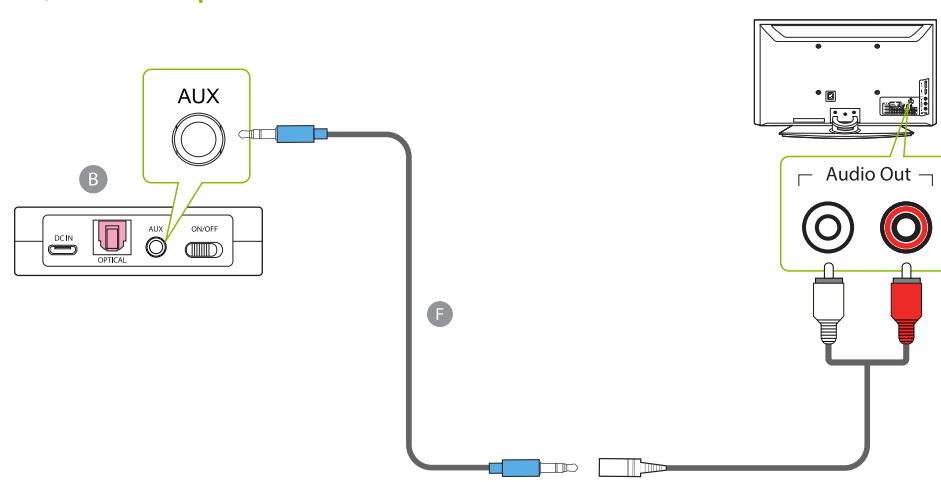

OPTION C
For TVs with **RCA AUDIO OUT** port
(RCA Adapter Not Included)