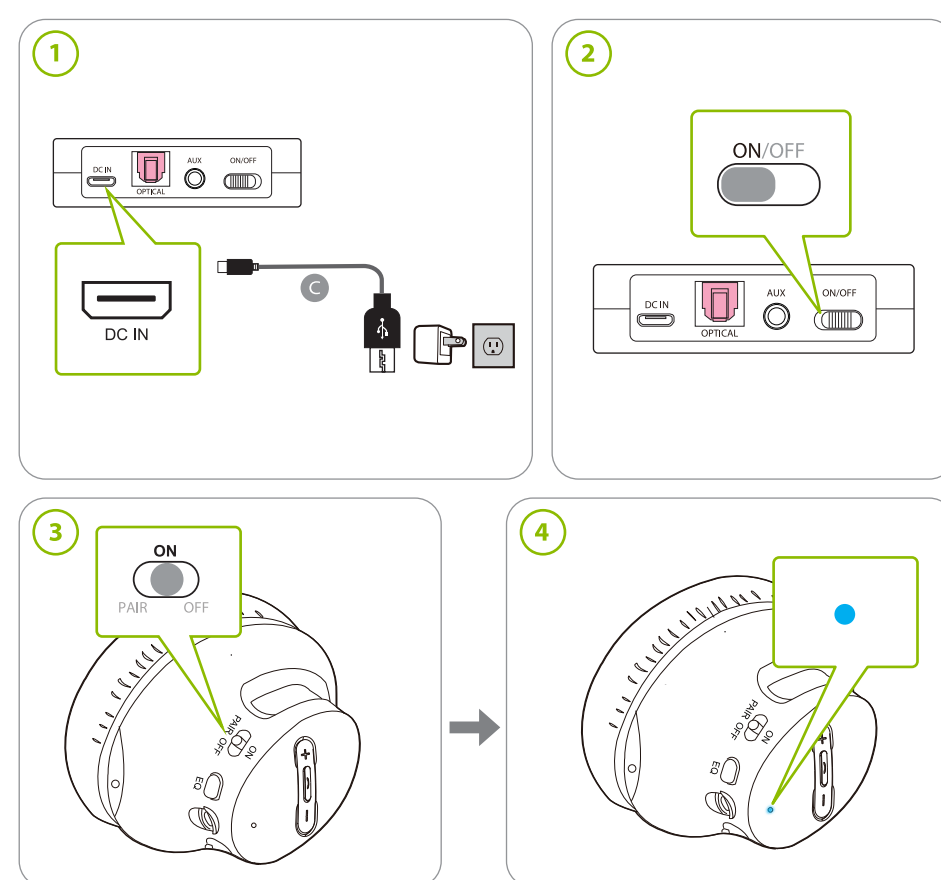

2 Headphones Connection

Kopfhöreranschluss | Connexion casque | Collegamento cuffie | Conexión de auriculares | ヘッドホンの接続

Still need help?
Visit avantree.com/4189/headphones-connection for more details

Online Support

Soporte en línea | Support en ligne | Supporto Online | Soporte en línea | オンラインサポート

Watch step-by-step video tutorial from avantree.com/4189/video before installation.

Troubleshooting & Advanced Functions

1. **EN**
1. Avantree TV Headphones Troubleshooting for no sound / not working
  2. Netflix / Amazon Prime No Sound in the Headphones
3. **DE**
1. Avantree TV-Kopfhörer Fehlerbehebung für keinen Ton / funktioniert nicht
  2. Netflix / Amazon Prime Kein Ton in den Kopfhörern
5. **FR**
1. Dépannage des écouteurs TV Avantree pour aucun son / ne fonctionne pas
  2. Netflix / Amazon Prime Pas de son dans les écouteurs
7. **IT**
1. Risoluzione dei problemi delle cuffie TV Avantree per assenza di suono/non funzionanti
  2. Netflix / Amazon Prime Nessun suono nelle cuffie
9. **ES**
1. Solución de problemas de los auriculares Avantree TV sin sonido/no funciona
  2. Netflix/Amazon Prime Sin sonido en los auriculares
11. **JP**
1. Avantree TVヘッドフォンの音が出ない/動作しない場合のトラブルシューティング
  2. Netflix / Amazon Prime ヘッドフォンから音が出ない

Visit avantree.com/support

3 TV Set Up

Fernseher eingerichtet | Connexion au téléviseur | Impianto televisivo | Configuración de televisión | テレビのセットアップ

For using TV Optical / Toslink / SPDIF port